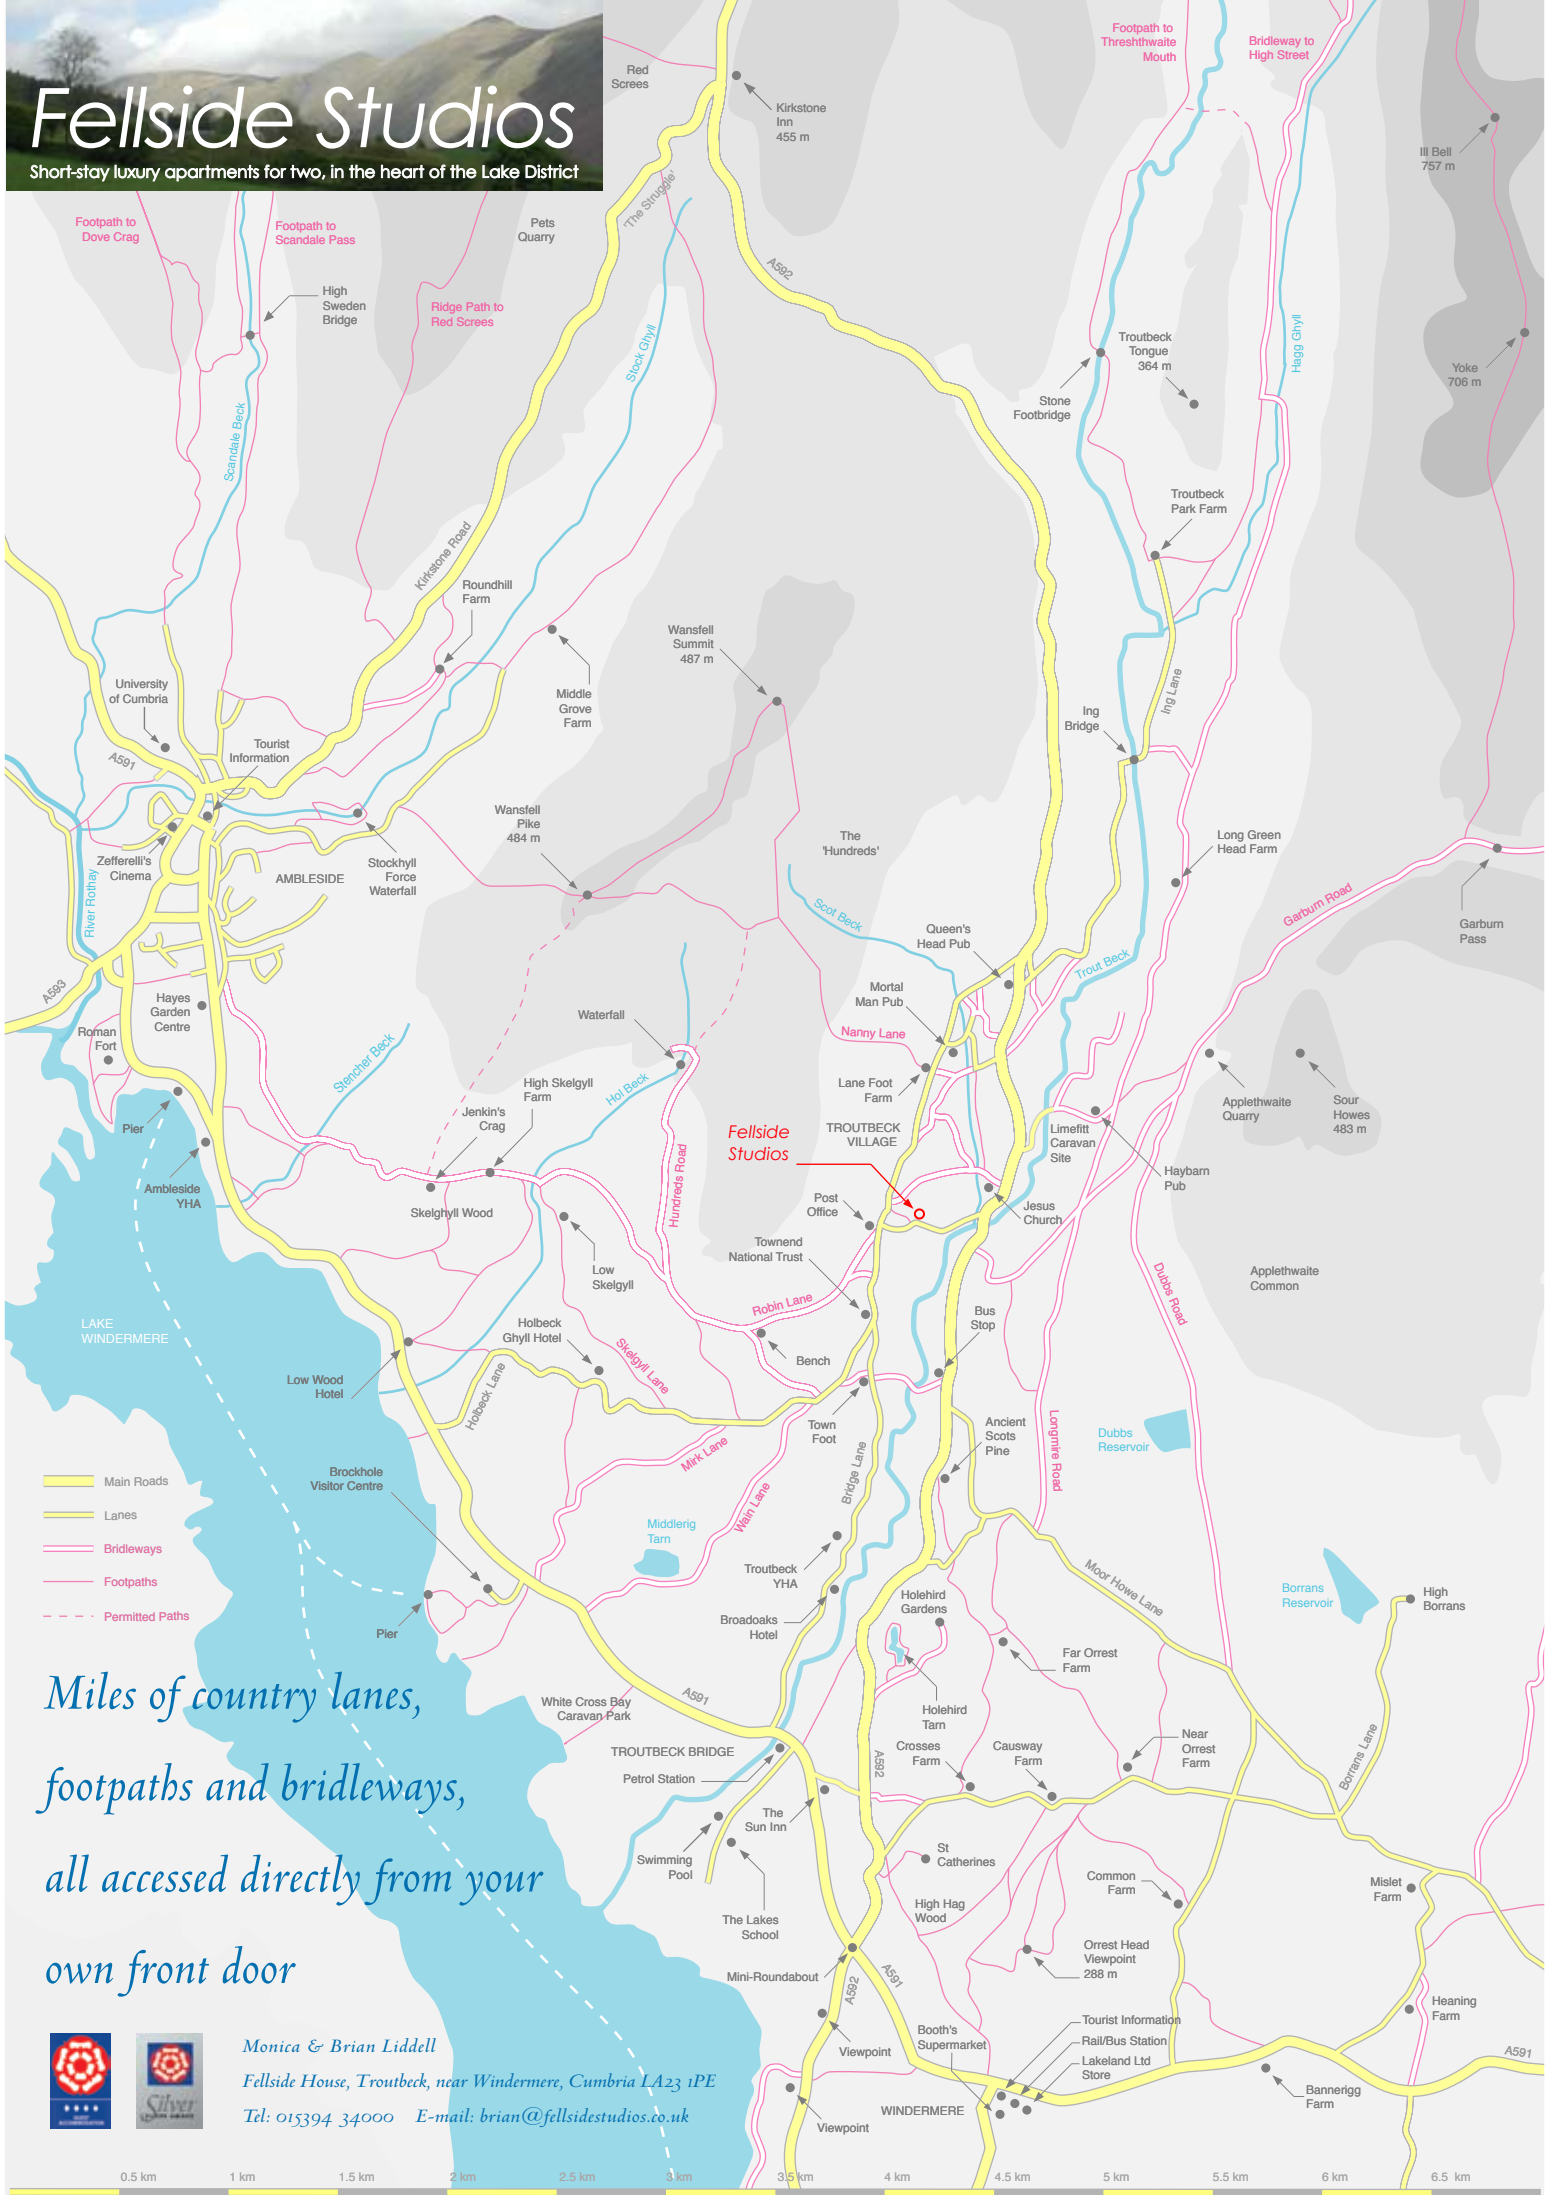

# Fellside Studios

Short-stay luxury apartments for two, in the heart of the Lake District

*Miles of country lanes,  
footpaths and bridledways,  
all accessed directly from your  
own front door*

Monica & Brian Liddell  
Fellside House, Troutbeck, near Windermere, Cumbria LA23 1PE  
Tel: 015394 34000 E-mail: [brian@fellsidestudios.co.uk](mailto:brian@fellsidestudios.co.uk)